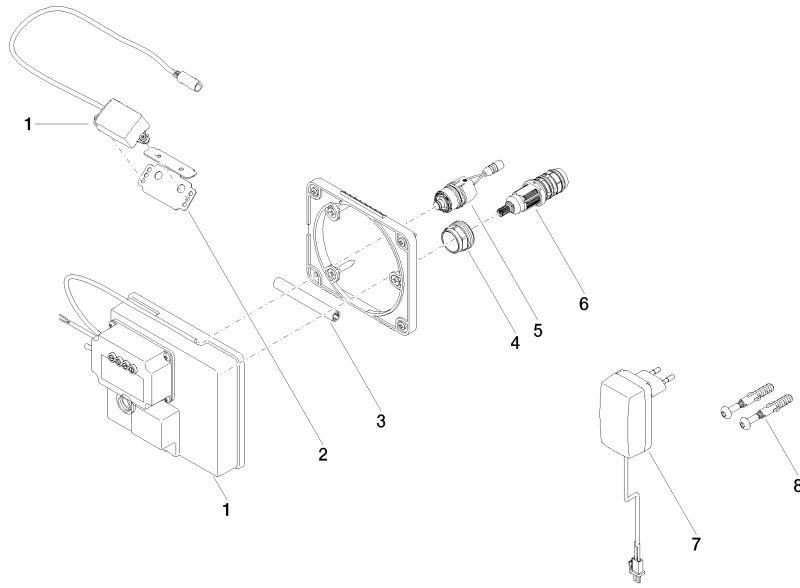

ST 010 104 9782

Spare parts list

No.	Item Number	Name	Quantity used	Delivery time
1	90 10 01 177 00 90	electronic accessories	1	2
2	90 17 20 199 00 90	holder	1	2
3	90 23 01 124 00 90	sleeve	1	2
4	09 23 10 129 90	nut	1	2
5	04 30 50 079 00 90	valve	1	2
6	90 15 02 013 00 90	cartridge	1	2
7	04 10 01 246 00 90	electronic accessories	1	2
8	04 30 31 024 01 90	fixing set	1	2