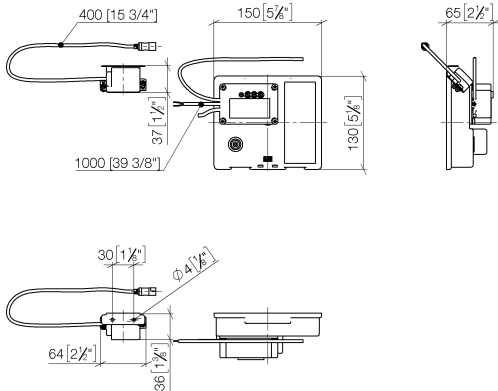

**Required miscellaneous**

**eSET Touchfree Basin mixer with temperature setting for combining with wall-mounted fittings -** 35 741 970 90

- max. recess depth 125 mm
- min. recess depth 90 mm

**Recommended miscellaneous**

**Extension for Touchfree 500 mm -** 12 765 970 90

**Required miscellaneous**

**eSET Touchfree Basin mixer with temperature setting for combining with free-standing fittings -** 35 740 970 90

**MEM eSET Touchfree Basin mixer without pop-up waste with temperature setting - Chrome**

ST 010 104 9782  
mm [inches]

**Certificates**

LGA_29120.	WRAS_1906116.	IAPMO_EGS.	CE000001_eSet_Tou chfree_20171206_D E_signed.	CE000002_eSet_Tou chfree_20171206_E N_signed.
LGA_29119.				

ST 010 104 9782

**MEM eSET Touchfree Basin mixer without pop-up waste with temperature setting - Chrome**

MEM

ST 010 104 9782

- 200mm projection
- fixed spout
- rectangular, air-enriched flow
- height of mixer 321 mm
- height up to aerator 190 mm
- hole diameter 35 mm
- rosette 60 x 60 mm
- 2x screw-in M 10 x 1 pressure hose, leak-tested
- 1/2" connection
- max. flow 5.7 l/min
- lead-free
- This product can help a building meet the requirements of Green Building Rating Systems, e.g. LEED®, BREEAM®, DGNB