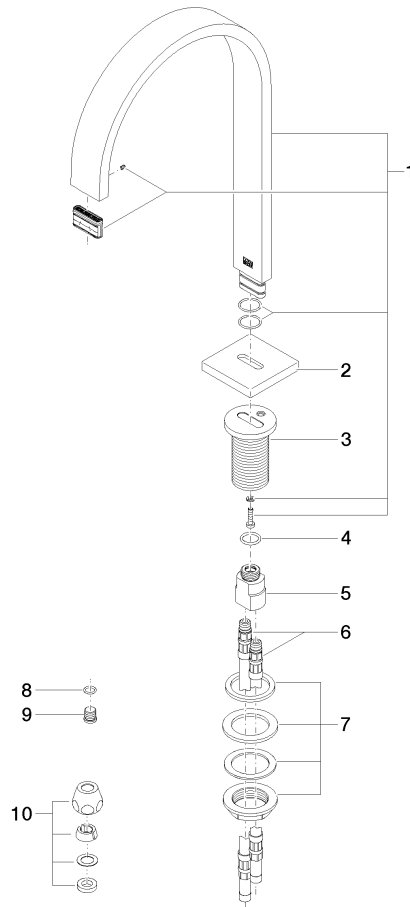

**Spare parts list**

No.	Item Number	Name	Quantity used	Delivery time
1	90 10 01 177 00 90	electronic accessories	1	2
2	90 17 20 199 00 90	holder	1	2
3	90 23 01 124 00 90	sleeve	1	2
4	09 23 10 129 90	nut	1	2
5	04 30 50 079 00 90	valve	1	2
6	90 15 02 013 00 90	cartridge	1	2
7	04 10 01 246 00 90	electronic accessories	1	2
8	04 30 31 024 01 90	fixing set	1	2

**MEM eSET Touchfree Basin mixer without pop-up waste with temperature setting - Chrome**

MEM

ST 010 104 9782

- 200mm projection
- fixed spout
- rectangular, air-enriched flow
- height of mixer 321 mm
- height up to aerator 190 mm
- hole diameter 35 mm
- rosette 60 x 60 mm
- 2x screw-in M 10 x 1 pressure hose, leak-tested
- 1/2" connection
- max. flow 5.7 l/min
- lead-free
- This product can help a building meet the requirements of Green Building Rating Systems, e.g. LEED®, BREEAM®, DGNB

MEM eSET Touchfree Basin mixer without pop-up waste with temperature setting - Chrome

---

MEM

ST 010 104 9782

**Flow rate chart**

**Certificates**

LGA\_28441.

GDV\_0400289.

ST 010 104 9782

**Spare parts list**

No.	Item Number	Name	Quantity used	Delivery time
1	90 28 22 155 01-00	spout	1	10
2	09 27 78 034-00	rosette	1	10
3	09 11 10 054 10 90	connection	1	2
4	09 14 10 130 90	seal	1	2
5	09 11 10 055 10 90	connection	1	2
6	04 30 04 016 00 90	hose	2	60
7	04 23 10 009 01 90	fixing set	1	2
8	90 14 10 060 00 90	seal	1	2
9	09 31 20 065 90	plug	1	2
10	90 23 30 040 00-00	threaded connector	2	10